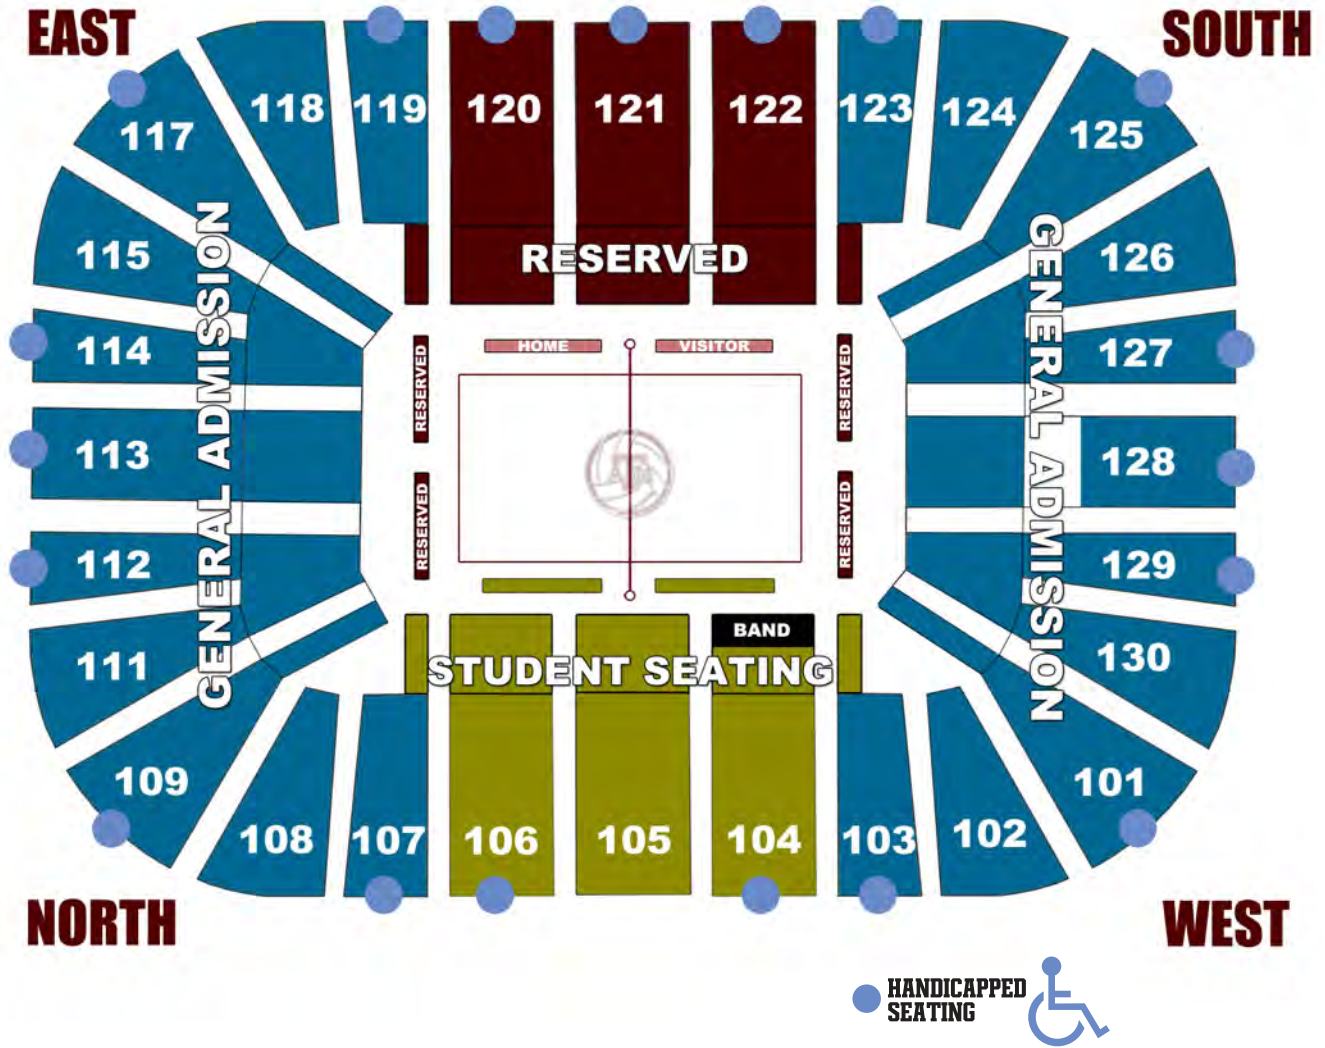

# REED ARENA

## 2020 SEASON TICKET PRICING

PRICE LEVEL	TICKET PRICE
<span style="color: darkred;">■</span> FLOOR	\$87
<span style="color: darkred;">■</span> RESERVED	\$87
<span style="color: blue;">■</span> GENERAL ADMISSION	\$57

*Note: A \$7 per ticket fee is included in the ticket prices listed above.*